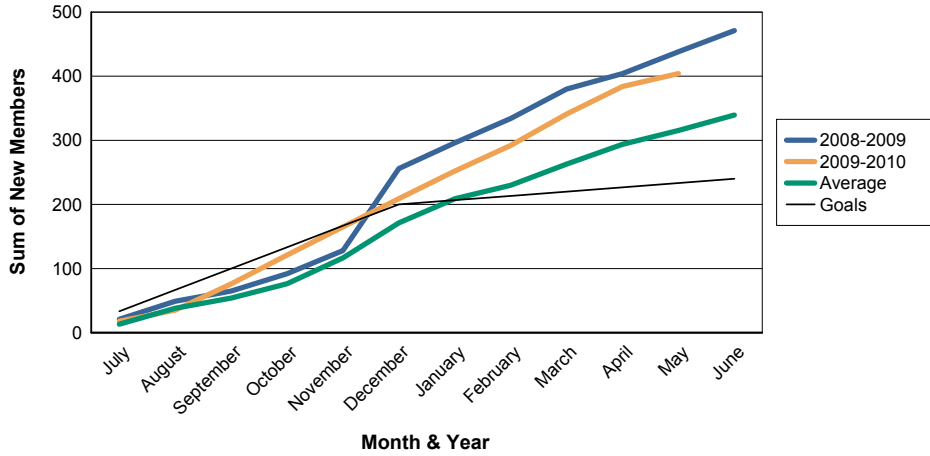

3 Year Comparisons for GMT Constitutional Area 6

By GMT District

As of May 2010

Sum of New Clubs/ Month & Year

For District 325 B

Sum of Dropped Clubs/ Month & Year

For District 325 B

Sum of Net Clubs/ Month & Year

For District 325 B

Sum of Charter Members/ Month & Year

For District 325 B

3 Year Comparisons for GMT Constitutional Area 6

By GMT District

As of May 2010

Sum of New Members/ Month & Year

For District 325 B