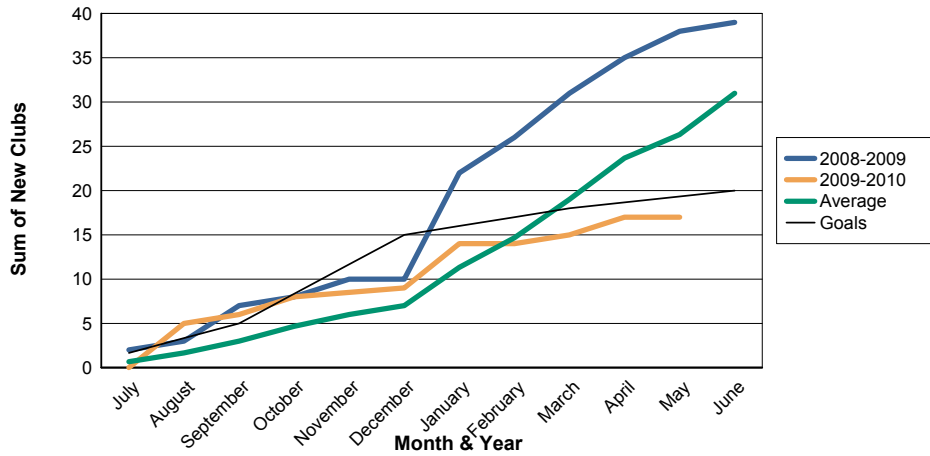

3 Year Comparisons for GMT Constitutional Area 6

By GMT District

As of May 2010

Sum of New Clubs/ Month & Year

For District 325 B

Sum of Dropped Clubs/ Month & Year

For District 325 B

Sum of Net Clubs/ Month & Year