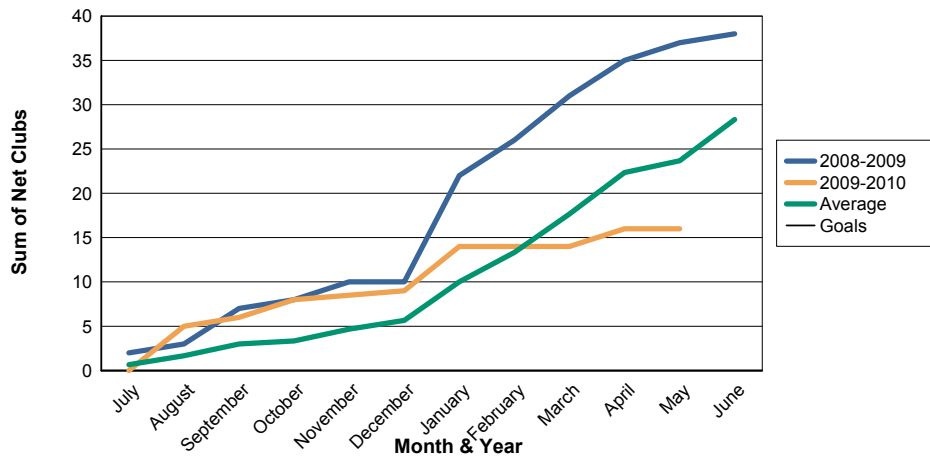

Sum of Net Clubs/ Month & Year

For District 325 B