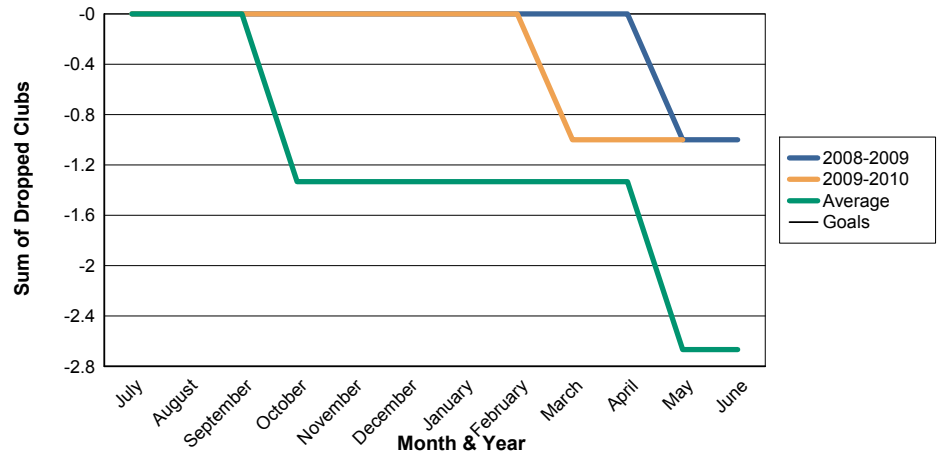

3 Year Comparisons for GMT Constitutional Area 6

By GMT District

As of May 2010

Sum of New Clubs/ Month & Year

For District 325 B

Sum of Dropped Clubs/ Month & Year

For District 325 B

Sum of Net Clubs/ Month & Year