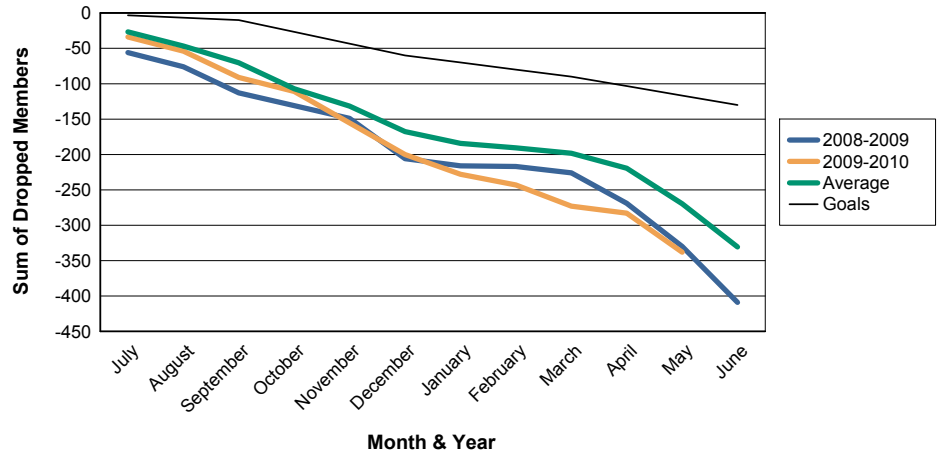

Sum of Dropped Members/ Month & Year

For District 325 B