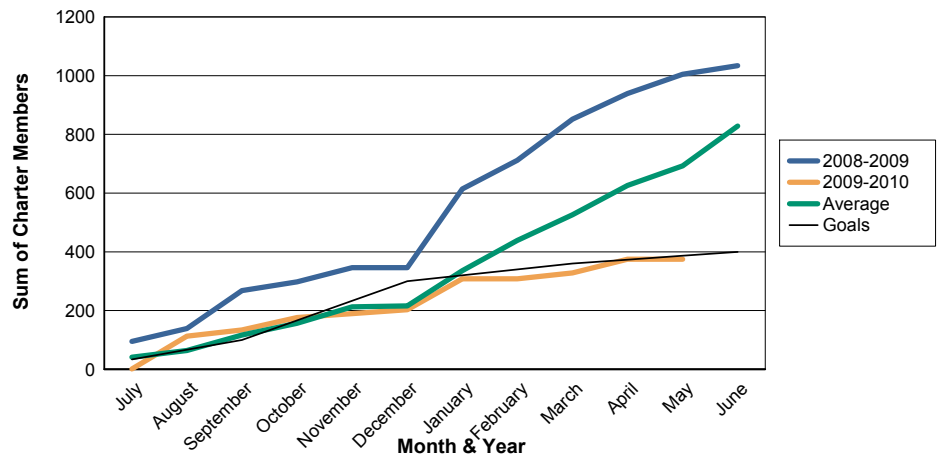

Sum of Charter Members/ Month & Year

For District 325 B